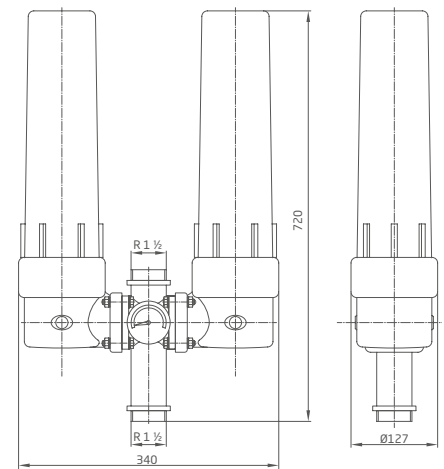

For recommended accessories see page 157.

Designs

- **Type 1**
with one filter cartridge.
- **Type 2**
with two filter cartridges.
- **Type 4**
with four filter cartridges.

Technical data	BADU Quick	Type 1	Type 2	Type 4
Max. flow rate (m ³ /h)		4.50	6.50	8.50
Number of filter cartridges, mesh size approx. 50 µm		1	2	4
Filter area (m ²)		0.60	1.20	2.40
Inlet		R 1½	R 1½	R 1½
Outlet		R 1½	R 1½	R 1½
Net weight (kg)		1.50	3.50	4.50

^{*)} For images and descriptions please see page 157.

^
Type 1

^
Type 2

^
Type 4

Dimensions

Detailed dimensions available on request or at badu.de

^
Type 1

^
Type 2