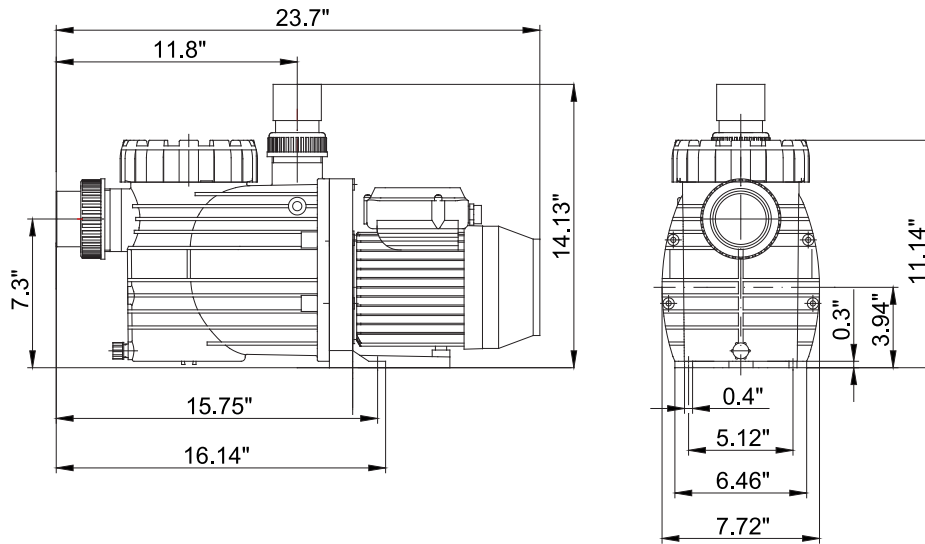

BADU[®] EcoM3

Swimming Pool Pump

Badu[®] EcoM3 TECHNICAL DATA

SPEED	RPM	MAX POWER CONSUMPTION
HIGH	3450	1250 W
MEDIUM	2600	550 W
LOW	1600	160 W

Currently available in 1.0 HP 208-230 Volts.

Shipping Weight 25 lbs.